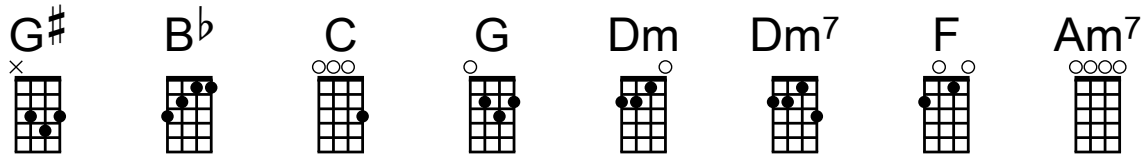

WITH A LITTLE HELP FROM MY FRIENDS

The Beatles

INTRODUCTION + TAB

G#//// Bb//// C*
Bi - - - lly Shears

VERSE 1

C// G// Dm////
What would you think if I sang out of tune
Dm7// G// C////
Would you stand up and walk out on me?
C// G// Dm////
Lend me your ears and I'll sing you a song
Dm7// G//// C////
And I'll try not to sing out of key