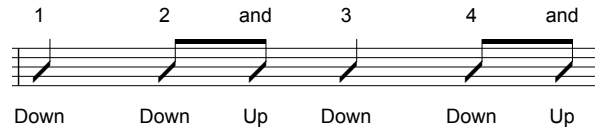

WITH A LITTLE HELP FROM MY FRIENDS

The Beatles

INTRODUCTION + TAB

G#//// Bb//// C*
Bi - - - lly Shears

VERSE 1

C// G// Dm////
What would you think if I sang out of tune
Dm7// G// C////
Would you stand up and walk out on me?
C// G// Dm////
Lend me your ears and I'll sing you a song
Dm7// G//// C////
And I'll try not to sing out of key